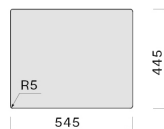

Cut-out size / Topmount